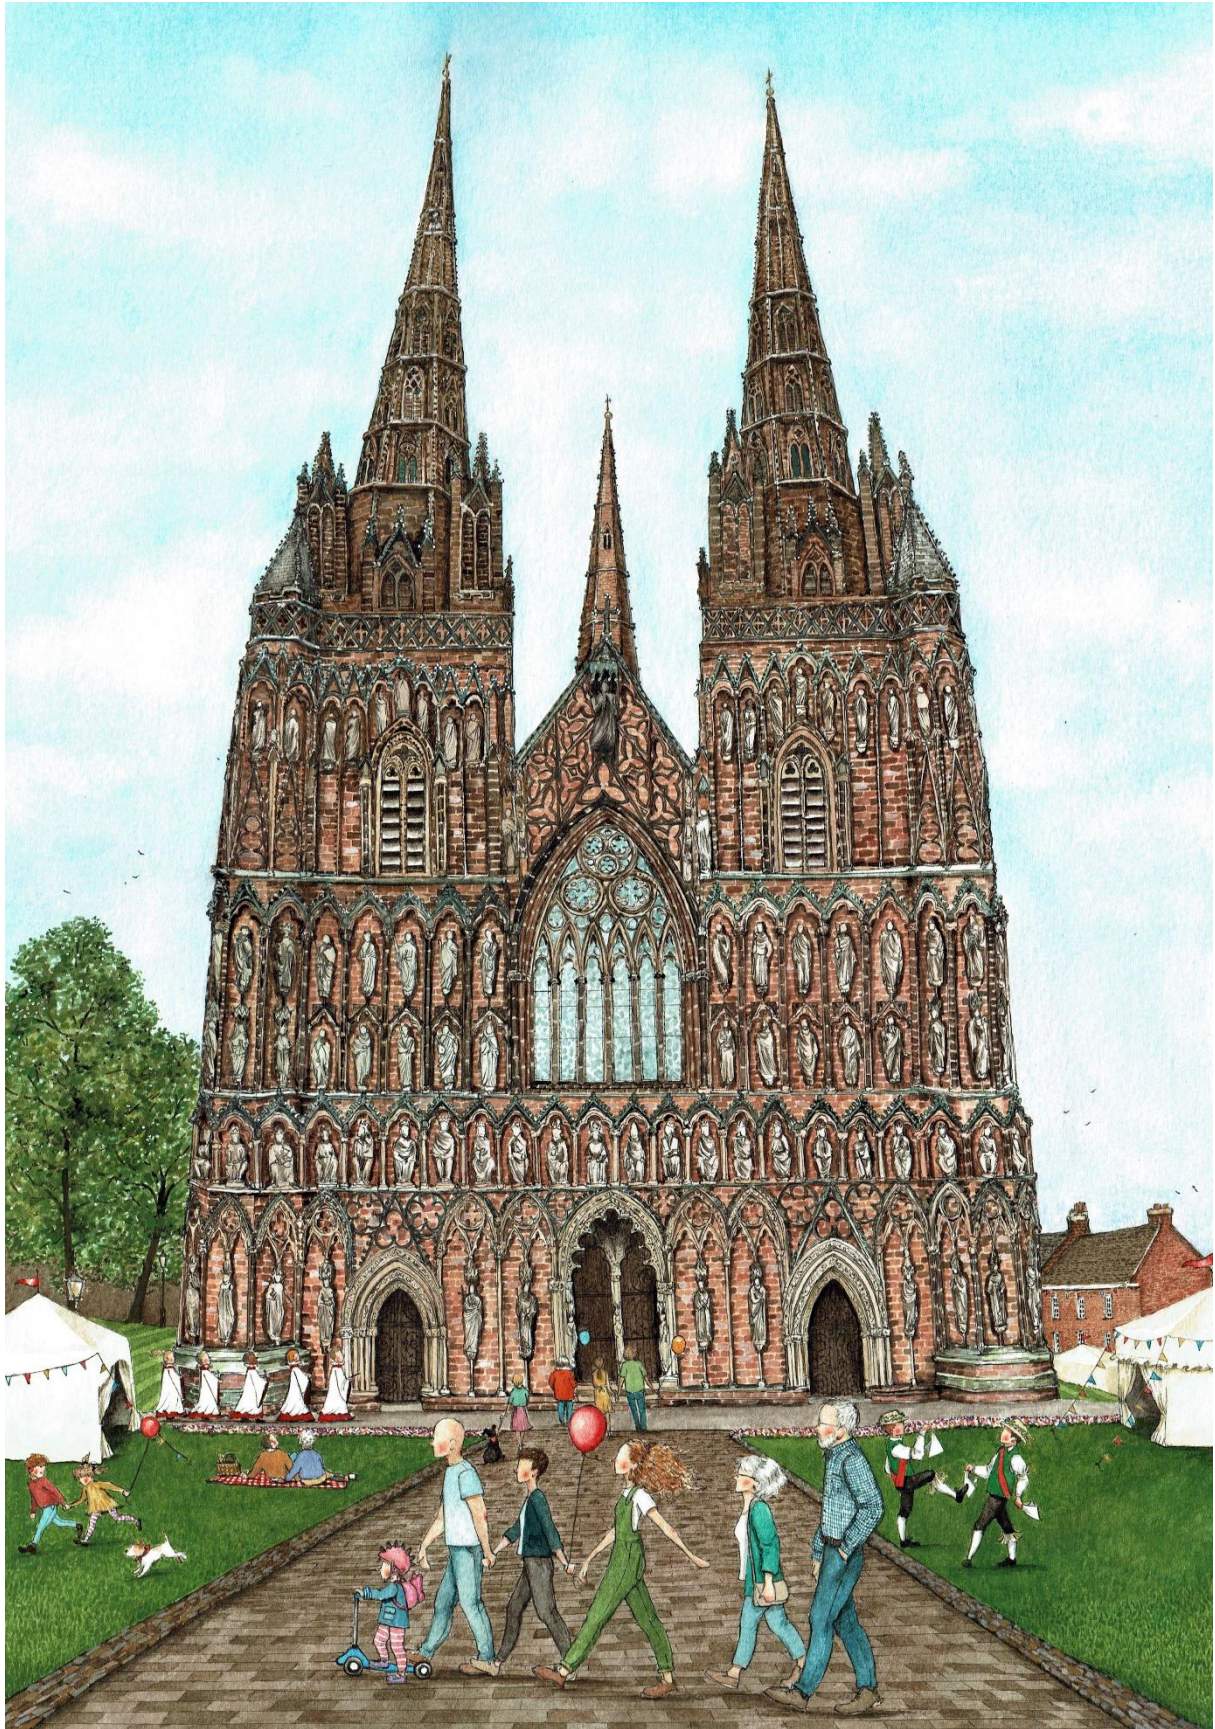

Please note: Large architectural pieces as such as the Lichfield Cathedral with a specific theme detail require an individual quote.